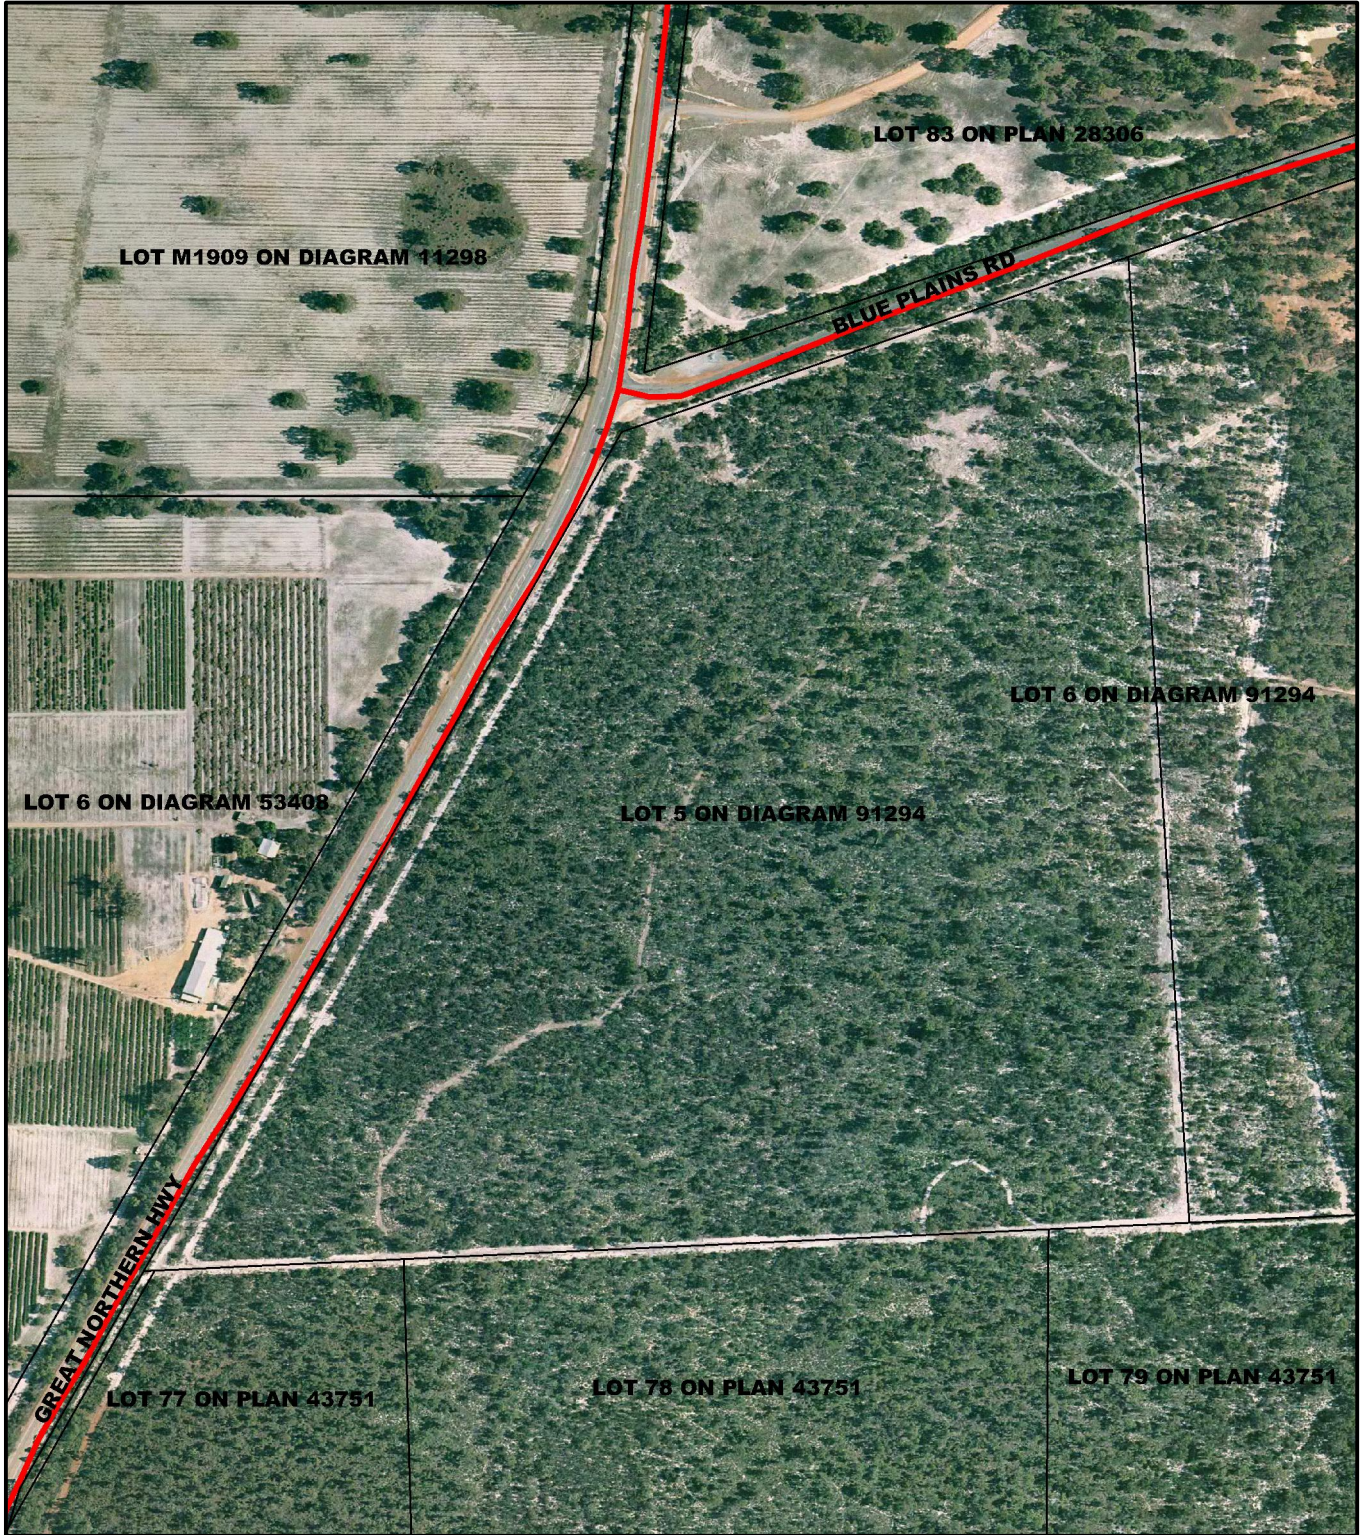

Lot 5 Diagram 91294

LEGEND

-  Road Centrelines - DLI 1/5/04
 -  Cadastre - DLI 1/09/05
- Swan Coastal Plain North
40cm Orthomosaic - DLI 05

Scale 1:5988

(Approximate when reproduced at A4)

Geocentric Datum Australia 1994

Note: the data in this map have not been projected. This may result in geometric distortion or measurement inaccuracies.

..... Date

Information derived from this map should be confirmed with the data custodian acknowledged by the agency acronym in the legend.